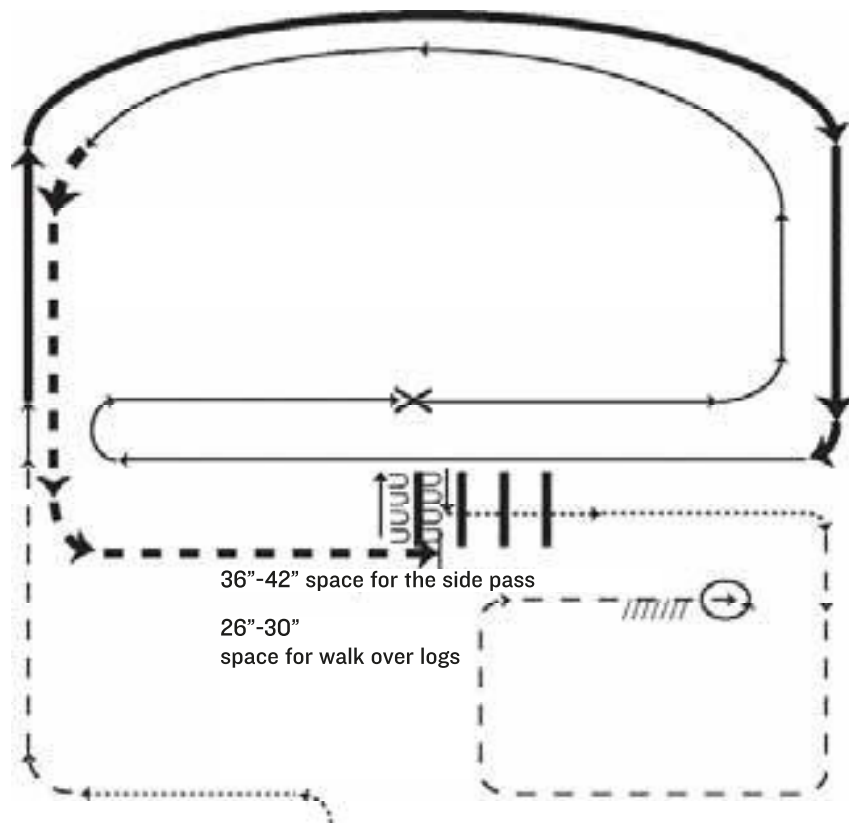

RANCH RIDING - PATTERN 4

- X Lead Change
- • Walk
- - Trot
- — Ext Trot
- — Lope
- — Ext Lope
- //// //// Back

1. Walk
2. Trot
3. Extended lope-right lead
4. Lope-right lead
5. Change leads (simple or flying)
6. Lope left lead
7. Extended trot
8. Stop, side pass left, side pass right, 1/2 way
9. Walk over logs
10. Walk
11. Trot square
12. Stop, 360° turn left, back

Note: The drawn description of this pattern is only intended for the general depiction of the pattern. Exhibitors should utilize the arena space to best exhibit their horses.